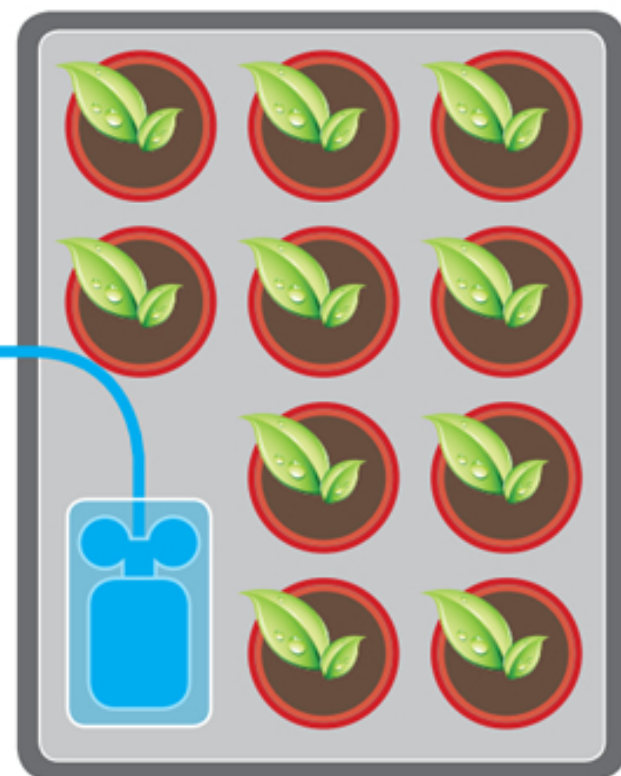

Using 6mm golf filter

Minimum pot size 5 litres

Using 16-6mm inline filter and standard hosepipe

Maximum tray size 1.2m/sq

-  6mm pipe
-  16mm pipe
-  6mm top hat grommet

-  6mm golf filter
-  16-6mm inline filter
-  AQUAvalve

Minimum tray depth 30mm